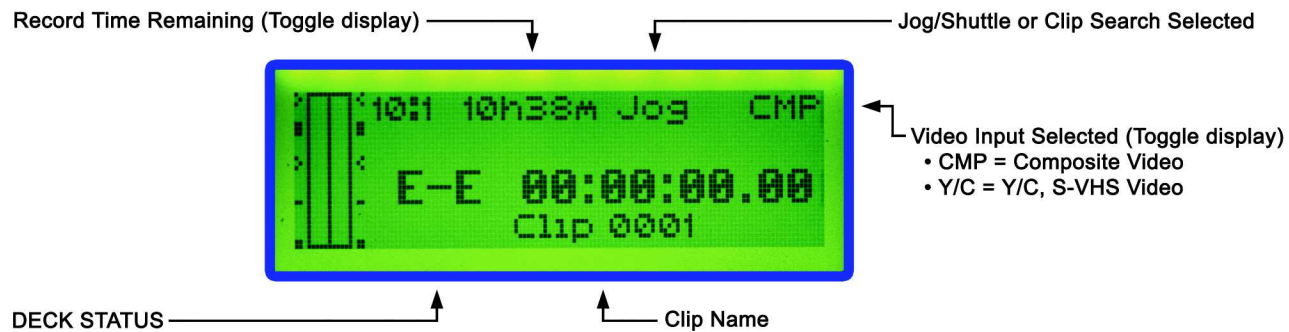

## LCD PANEL DETAIL

Multiple views shown for clarity

- DECK STATUS
- Blinks REC In Record Mode
  - Displays Variable Speed Selected In Playback

### Other display states

- E-E = Video passes from input to output
- Play = 1x playback speed; other playback speeds displayed in FPS

NOTE: If the RAPTOR 50VA is playing at a speed that is not 1x the VU meter displays the word "MUTE" and there is no audio output.