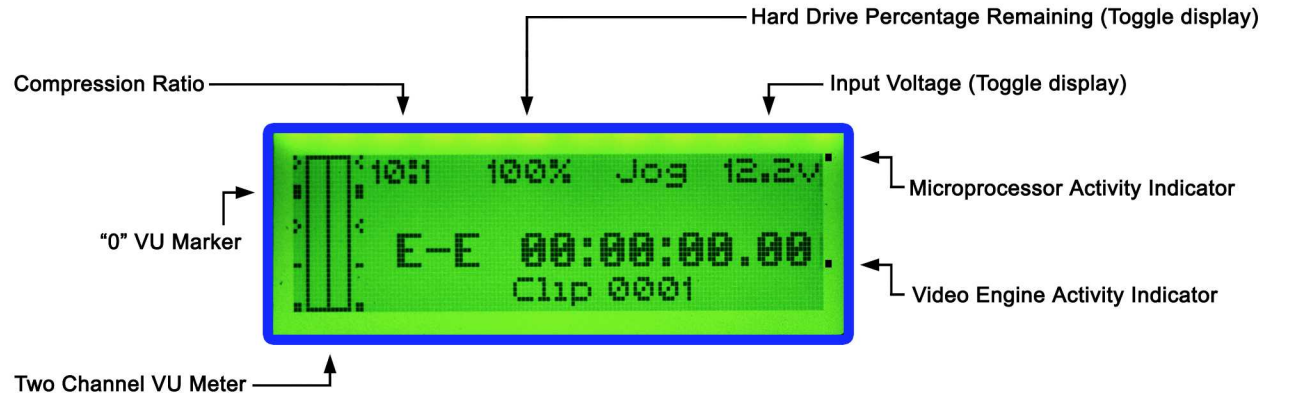

## LCD PANEL DETAIL

Multiple views shown for clarity

- DECK STATUS
- Blinks REC In Record Mode
  - Displays Variable Speed Selected In Playback

### Other display states

- E-E = Video passes from input to output
- Play = 1x playback speed; other playback speeds displayed in FPS

NOTE: If the RAPTOR 50VA is playing at a speed that is not 1x the VU meter displays the word "MUTE" and there is no audio output.